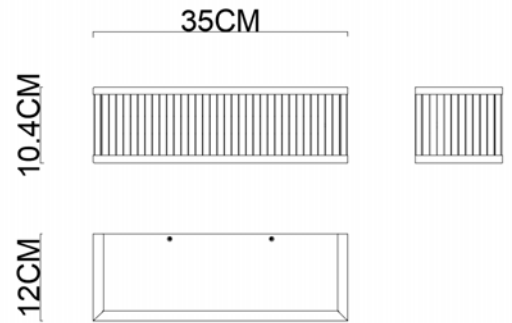

Specification Sheet

Picture:

Name: ----- Cool
Code: ----- 1875
Finish: ----- Polished
Main Material: --- Stainless steel
Shade Material: -- Clear Glass

Product size:

Lamp Source: LED

Wattage: 1x10W

Input Voltage: 220~240 V 50Hz/60Hz

Lumen: 980 lm

Switch: Na

CRI: 80

Plug: Na

Color Temperature: 3000K

Energy Efficiency Class: A⁺⁺ A⁺ A

Specification:

Inner Box:

Gross Weight: KGS

180x165x410(mm) 1pc

Net Weight: 2.2 KGS

Outer Carton:

840*380*355(mm) 8pcs

Cable Length / Terminal Block:

Installation Instruction: