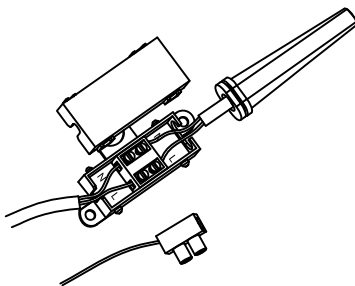

# Specification Sheet

Picture:

Product size:

Name: ----- Cool  
Code: ----- 1876  
Finish: ----- Polished/  
Chrome  
Main Material: --- Stainless steel/  
Aluminum  
Shade Material: -- Clear Glass

Lamp Source: LED

Specification:

Inner Box:

Gross Weight: KGS

200x170x550(mm) 1pc

Net Weight: 2.7 KGS

Outer Carton:

570x\*360\*425(mm) 4pcs

Cable Length / Terminal Block: