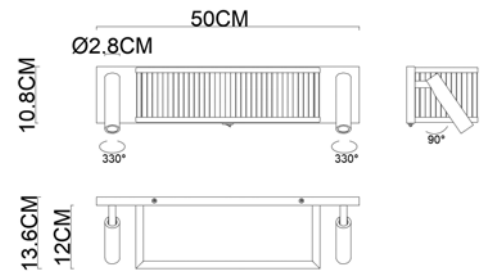

# Specification Sheet

Picture:

Product size:

Name: ----- Cool  
Code: ----- 1876  
Finish: ----- Polished/  
Chrome  
Main Material: --- Stainless steel/  
Aluminum  
Shade Material: -- Clear Glass

Lamp Source: LED

Wattage: 1x10W+2x3W

Input Voltage: 220~240 V 50Hz/60Hz

Lumen: 980 lm+2x150lm

Switch: Na

CRI: 80

Plug: Na

Color Temperature: 3000K

Energy Efficiency Class: A<sup>++</sup> A<sup>+</sup> A

Specification:

Inner Box:

Gross Weight: KGS

200x170x550(mm) 1pc

Net Weight: 2.7 KGS

Outer Carton:

570x\*360\*425(mm) 4pcs

Cable Length / Terminal Block: