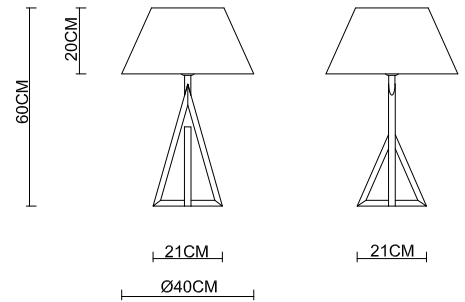

Specification Sheet

Picture:

Product size:

Name: ----- Apollo Table Lamp

Code: ----- 4922

Finish: ----- Polished

Main Material: --- Stainless steel

Shade Material: -- Fabric+PVC

Inner Box:

Gross Weight: 10.3 KGS

440*440*480(mm) 1pc

Net Weight: 4 KGS

Outer Carton:

895*455*990(mm) 4pcs

Installation Instruction: