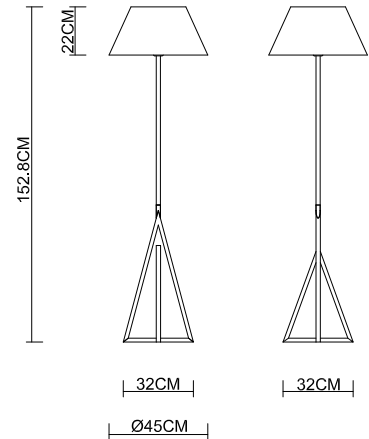

Specification Sheet

Picture:

Product size:

Name: ----- Apollo Floor Lamp
Code: ----- 5923
Finish: ----- Polished
Main Material: --- Stainless steel
Shade Material: -- Fabric+PVC

Lamp Source: E27

Wattage: 1x60W / 1x12W

Input Voltage: 220~240 V

Lumen: 540 lm

Switch: Foot switch

Energy Efficiency Class:

Plug: EU

Specification:

Inner Box:

Gross Weight: 7.9 KGS

485*485*1420(mm) 1pc

Net Weight: 2 KGS

Outer Carton:

500*500*1450(mm) 1pcs

Installation Instruction: