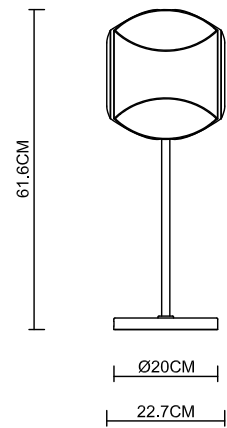

Specification Sheet

Picture:

Product size:

Name: ----- Section LED Table Lamp
Code: ----- 4920
Finish: ----- Black+Silver/
White+Gold
Main Material: --- Stainless Steel+Steel
Shade Material: -- Aluminium

Lamp Source: LED

Wattage:  6x3W

Input Voltage: 220~240 V

Lumen: 480 lm

Switch: In-Line Switch

CRI80 3000K

Plug: EU

Driver incl.

Specification:

IP20

Inner Box:

Gross Weight: 14.4KGS

670*265*275(mm) 1pc

Net Weight: 9.6KGS

Outer Carton:

690*285*580(mm) 2pcs