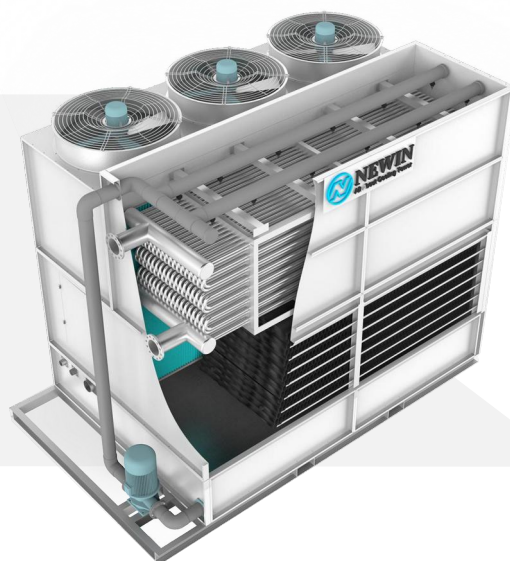

REFERENCE PROJECTS

闭式冷却塔案例

NWN/NWF series Closed Type Cooling Tower

纽盈闭式冷却塔采用耐腐蚀Z7镀锌钢/不锈钢材质外壳，适用各类严峻环境，停机自排液换热不锈钢盘管，便于冬季抗冻防护。

Newin Closed Type Cooling Tower adopts Corrosion resistant Z7 galvanized steel/stainless steel shell, suitable for all kinds of severe environment, shut down self-drain heat transfer stainless steel coil, easy to protect against freezing in winter.

NWN 系列闭式冷却塔采用逆流冷却设计，冷却介质通过间壁式换热器与喷淋水换热，闭式循环，介质清洁、不易结垢，节能节水，支持冬季无喷淋水干运行模式。

NWN series closed type cooling tower adopts counterflow cooling technology, the cooling medium through the inter-wall heat exchanger and spray water heat exchange, closed cycle, the medium is clean, not easy to scale, energy saving and water saving, supporting the winter no spray water dry operation mode.

NWF 系列闭式冷却塔采用了复合流冷却技术，空气同时吸入并通过盘管和PVC热交换层，藉由蒸发及热传递，将热量从喷淋水中带走，进而冷却盘管及盘管中的流体介质。

NWF series closed type cooling tower adopts mixed flow cooling technology, air inhalation and through the coil and PVC heat exchange layer, through evaporation and heat transfer, heat away from the spray water, and then cool the coil and the fluid medium in the coil.