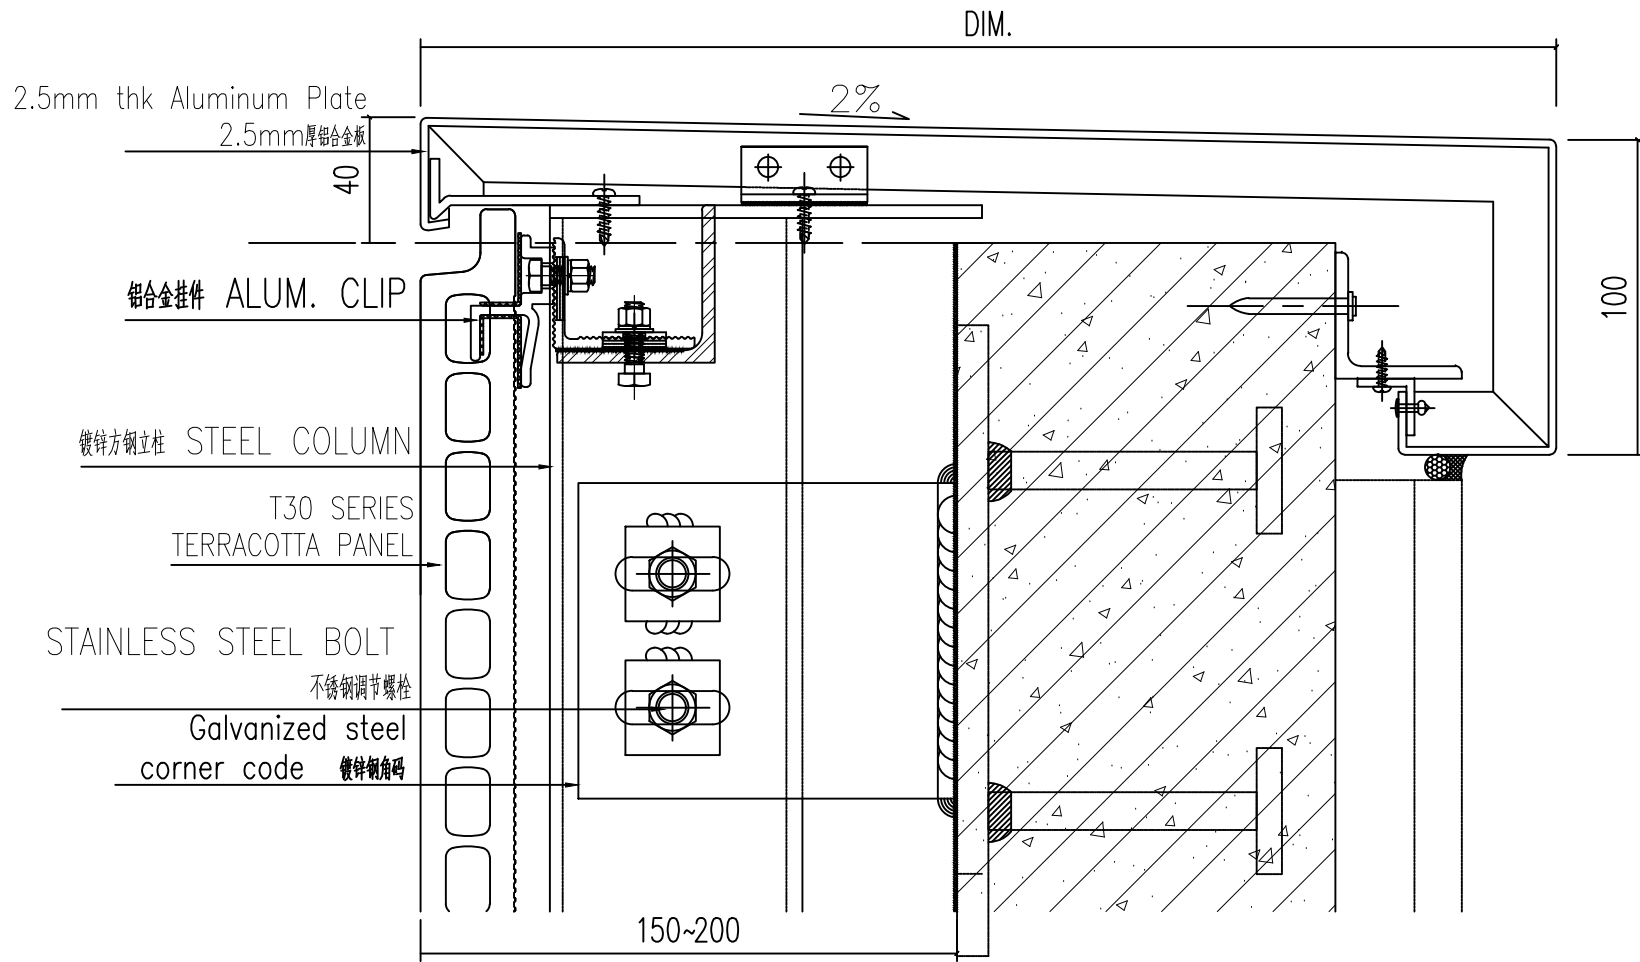

Detailed drawing of 20mm Thk  
Terracotta Facade Parapet

---

---

Detailed drawing of Terracotta  
 Facade Parapet 陶板幕墙女儿墙压顶节点图

设计 DESIGNED BY	审核 REVISIONS	图号 DRAWING NO.	JD-12	工程名称 PROJECT	
校对 CHECKED BY	日期 DATE	比例 SCALE	1:3	图名 DRAWING TITLE	VERTICAL JOINT DRAWING

Detailed drawing of **30mm** Thk  
Terracotta Facade Parapet

---

---

Detailed drawing of Terracotta  
 Facade Parapet 陶板幕墙女儿墙压顶节点图

设计 DESIGNED BY	审核 REVISIONS	图号 DRAWING NO.	JD-12	工程名称 PROJECT	
校对 CHECKED BY	日期 DATE	比例 SCALE	1.3	图名 DRAWING TITLE	VERTICAL JOINT DRAWING