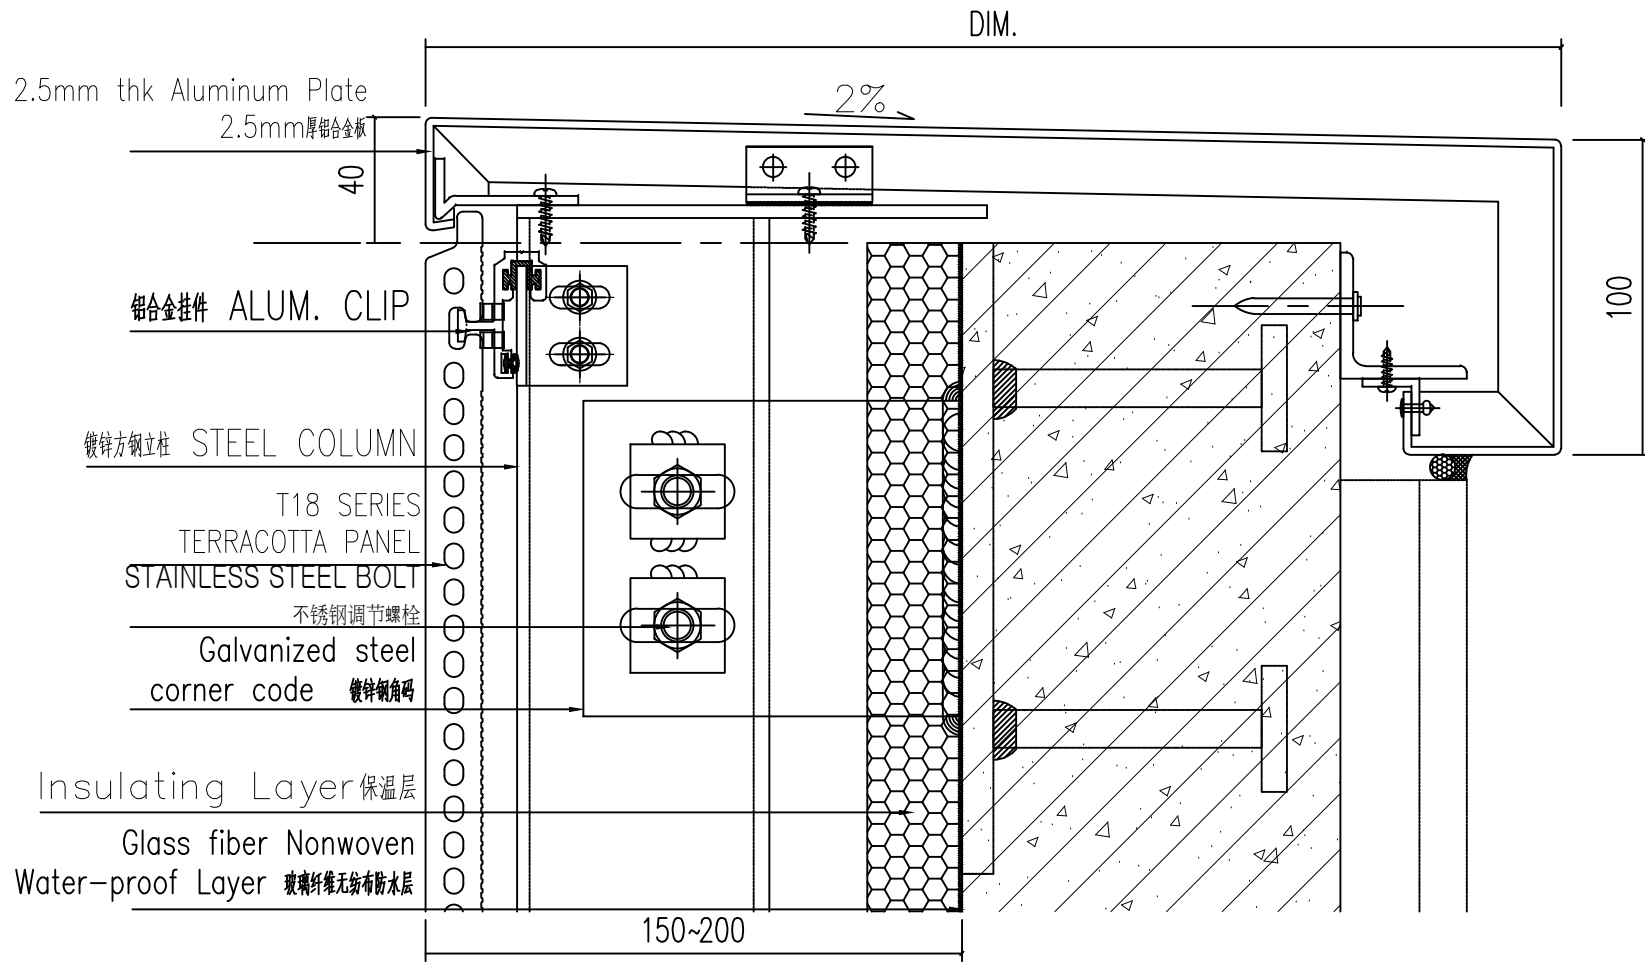

Detailed drawing of **18mm** Thk  
Terracotta Facade Parapet

---

---

Detailed drawing of Terracotta  
 Facade Parapet 陶板幕墙女儿墙压顶节点图

设计 DESIGNED BY	审核 REVISIONS	图号 DRAWING NO.	JD-12	工程名称 PROJECT	
校对 CHECKED BY	日期 DATE	比例 SCALE	1:3	图名 DRAWING TITLE	VERTICAL JOINT DRAWING

Detailed drawing of 20mm Thk  
Terracotta Facade Parapet

---

---

Detailed drawing of Terracotta  
 Facade Parapet 陶板幕墙女儿墙压顶节点图

设计 DESIGNED BY	审核 REVISIONS	图号 DRAWING NO.	JD-12	工程名称 PROJECT	
校对 CHECKED BY	日期 DATE	比例 SCALE	1:3	图名 DRAWING TITLE	VERTICAL JOINT DRAWING

Detailed drawing of **30mm** Thk  
Terracotta Facade Parapet

---

---

Detailed drawing of Terracotta  
 Facade Parapet 陶板幕墙女儿墙压顶节点图

设计 DESIGNED BY	审核 REVISIONS	图号 DRAWING NO.	JD-12	工程名称 PROJECT	
校对 CHECKED BY	日期 DATE	比例 SCALE	1.3	图名 DRAWING TITLE	VERTICAL JOINT DRAWING