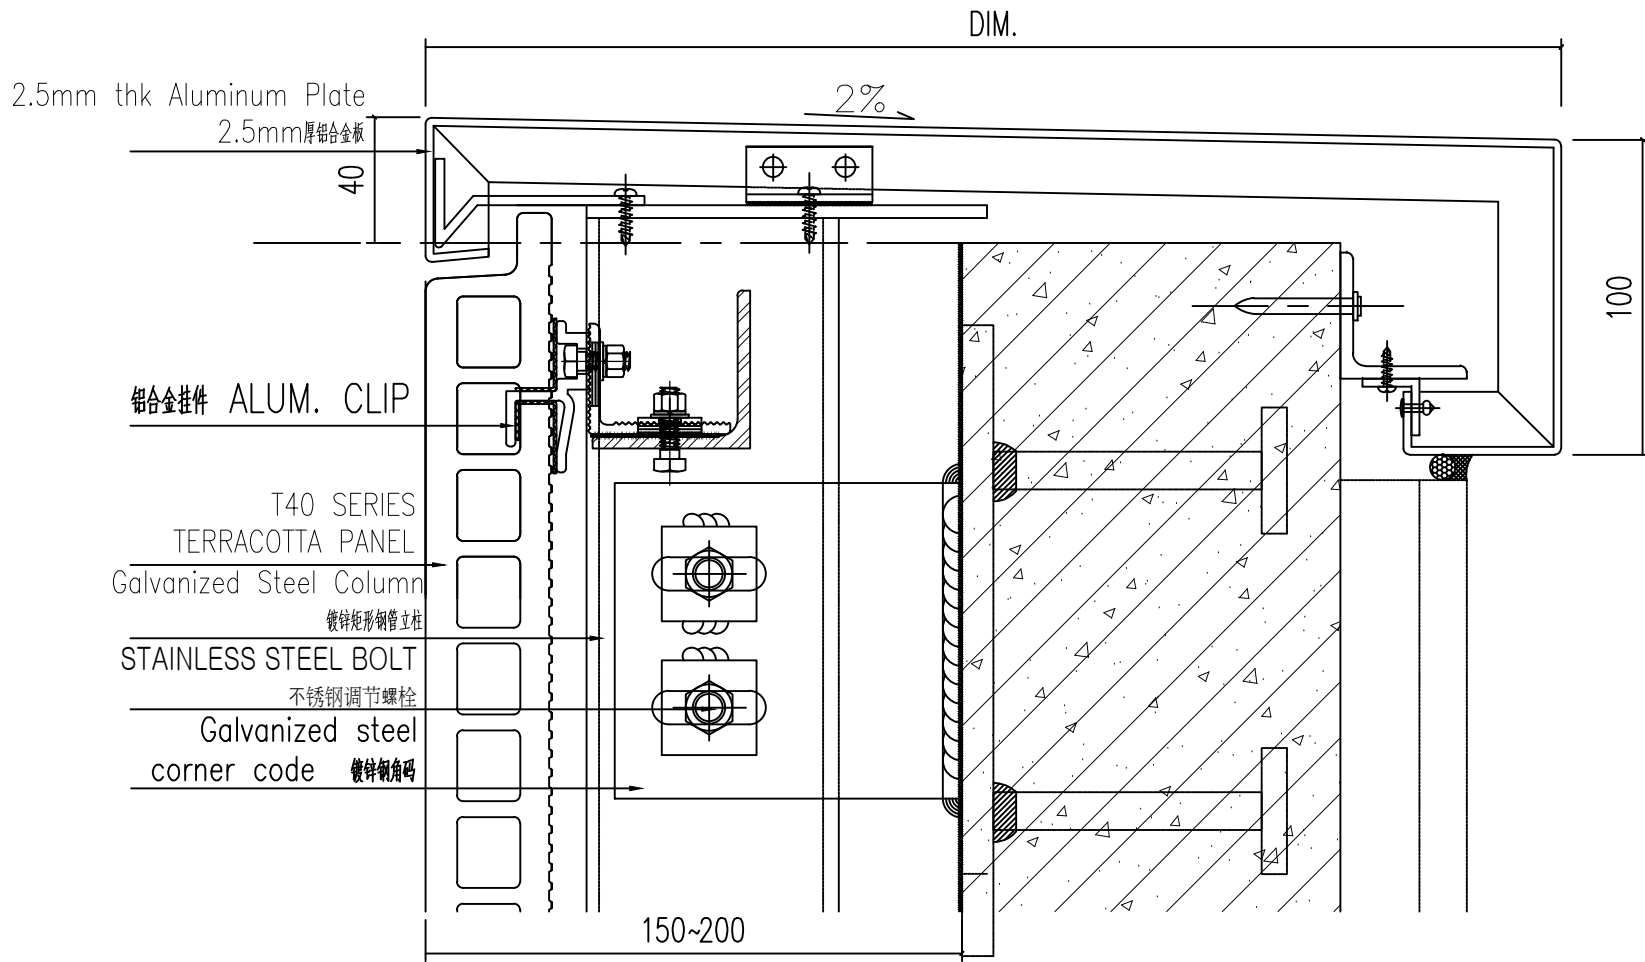

Detailed drawing of **30mm** Thk  
Terracotta Facade Parapet

---

---

Detailed drawing of Terracotta  
 Facade Parapet 陶板幕墙女儿墙压顶节点图

设计 DESIGNED BY	审核 REVISIONS	图号 DRAWING NO.	JD-12	工程名称 PROJECT	
校对 CHECKED BY	日期 DATE	比例 SCALE	1.3	图名 DRAWING TITLE	VERTICAL JOINT DRAWING

Detailed drawing of 40mm Thk  
Terracotta Facade Parapet

---

---

Detailed drawing of Terracotta  
Facade Parapet 陶板幕墙女儿墙压顶节点图

设计 DESIGNED BY	审核 REVISIONS	图号 DRAWING NO.	JD-12	工程名称 PROJECT	
校对 CHECKED BY	日期 DATE	比例 SCALE	1:3	图名 DRAWING TITLE	VERTICAL JOINT DRAWING