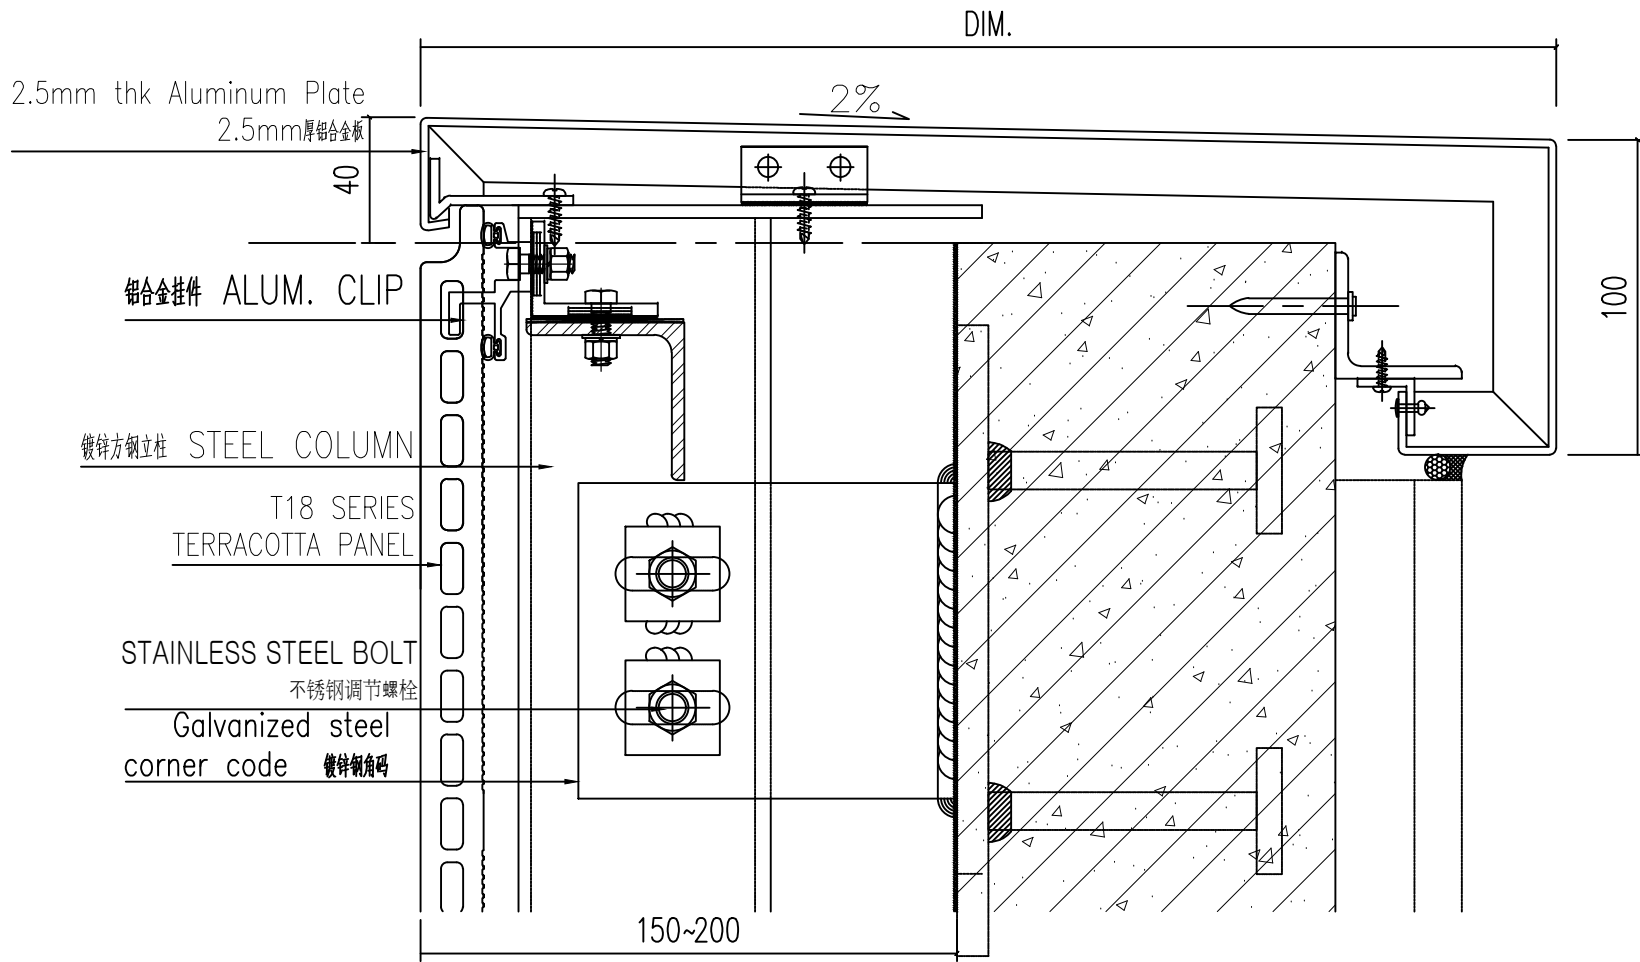

Detailed drawing of **18mm** Thk  
Terracotta Facade Parapet

---

---

Detailed drawing of Terracotta  
 Facade Parapet 陶板幕墙女儿墙压顶节点图

设计 DESIGNED BY	审核 REVISIONS	图号 DRAWING NO.	JD-12	工程名称 PROJECT	
校对 CHECKED BY	日期 DATE	比例 SCALE	1:3	图名 DRAWING TITLE	VERTICAL JOINT DRAWING

Detailed drawing of 20mm Thk  
Terracotta Facade Parapet

---

---

Detailed drawing of Terracotta  
 Facade Parapet 陶板幕墙女儿墙压顶节点图

设计 DESIGNED BY	审核 REVISIONS	图号 DRAWING NO.	JD-12	工程名称 PROJECT	
校对 CHECKED BY	日期 DATE	比例 SCALE	1:3	图名 DRAWING TITLE	VERTICAL JOINT DRAWING

Detailed drawing of **30mm** Thk  
Terracotta Facade Parapet

---

---

Detailed drawing of Terracotta  
 Facade Parapet 陶板幕墙女儿墙压顶节点图

设计 DESIGNED BY	审核 REVISIONS	图号 DRAWING NO.	JD-12	工程名称 PROJECT	
校对 CHECKED BY	日期 DATE	比例 SCALE	1.3	图名 DRAWING TITLE	VERTICAL JOINT DRAWING