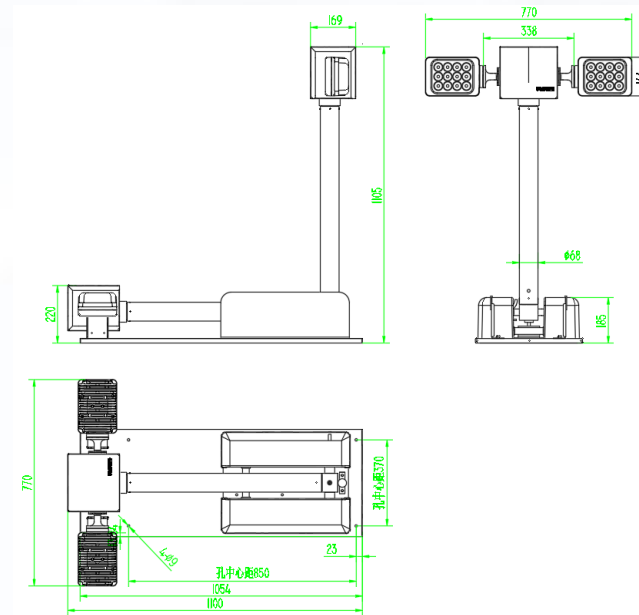

车载照明系列产品介绍

GOLDEN MASTS

XFB12280/XJB12280