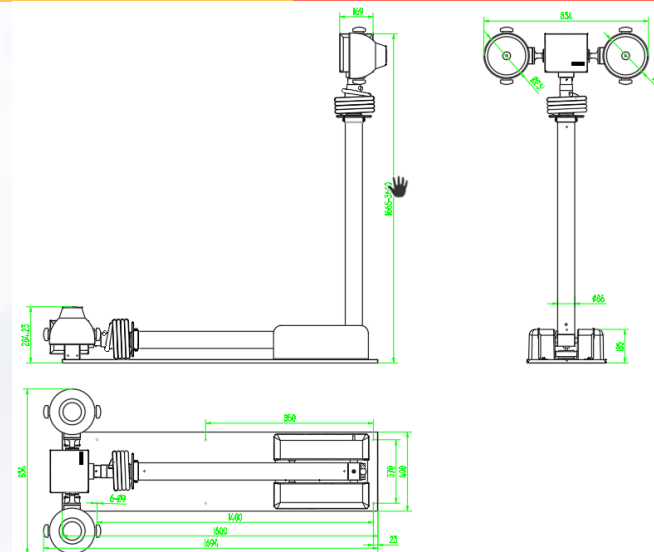

## 技术参数

VOLTAGE	CURRENT	工作高度	整机重量	承重量	倒伏角度
DC12V/DC24V	8A	1000mm	28KG	30KG	0° ~90°

## LIGHT HEAD SPECIFICATIONS

MODEL	LAMP TYPE	WORKING VOLTAGE	CURRENT	LUMEN	LIFE SPAN	WEIGHT
DFB80/DJB80	LED	DC12V	7A	8400lm	50000h	3KG

MODEL	LAMP TYPE	WORKING VOLTAGE	CURRENT	LUMEN	LIFE SPAN	WEIGHT
DFE150/DJE150	LED	DC12V	13A	16500lm	50000h	4.4KG