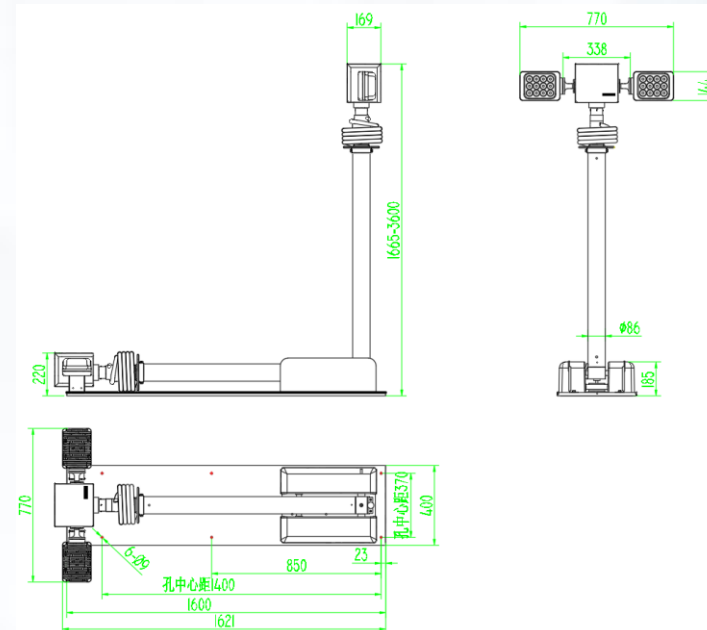

XFE352150/XJE352150