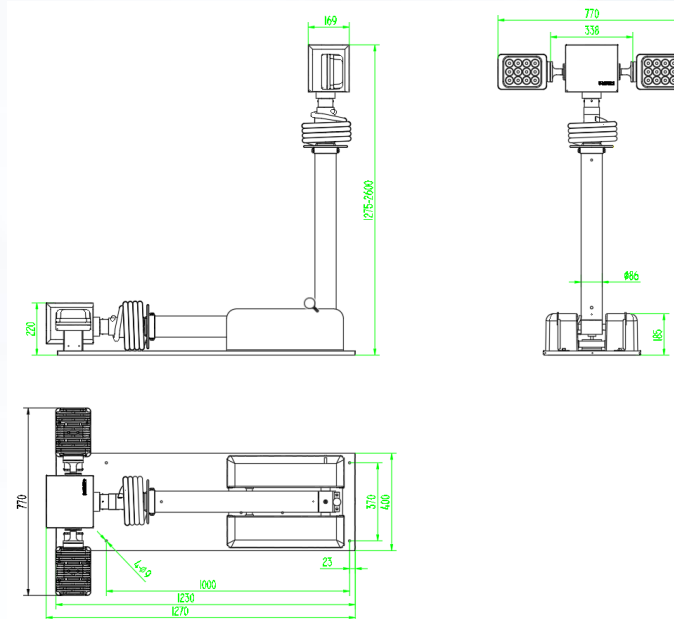

XFE252150/XJE252150