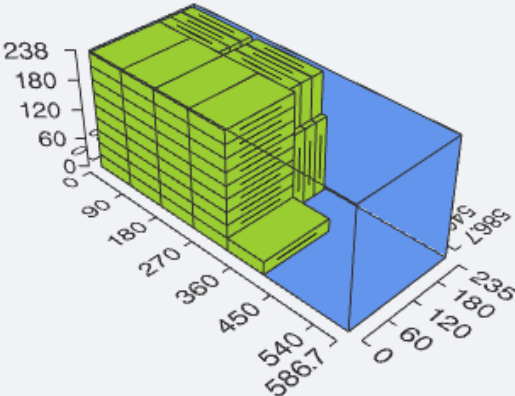

MIDONKEY GaiH Ebike 20GP Container Stuffing Result

Step N° 7